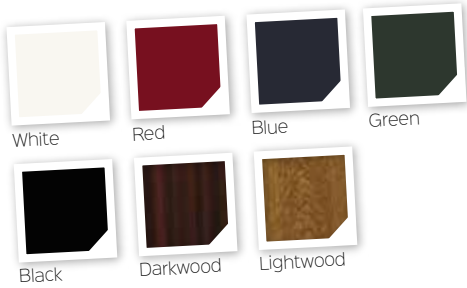

Standard Colours

Flush