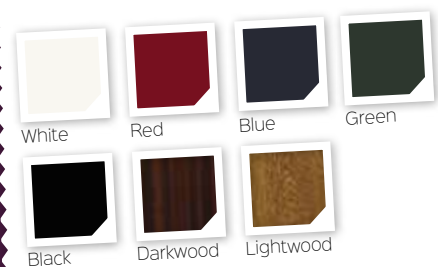

Standard Colours

ⓘ These designs are triple glazed and an alternative glass backing cannot be selected.