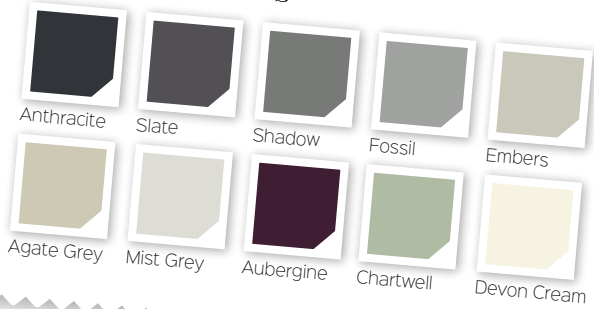

Orion

A modern twist on the half glazed Super Nova door to make your hallway feel even more light and spacious. Works well with both plain or decorative glass.

Bespoke Colours

Glazing & Door Furniture

There are lots of ways to personalise your new door. Turn to the back of the brochure to see the complete range of glass and all the door furniture options.

See pages
44-47