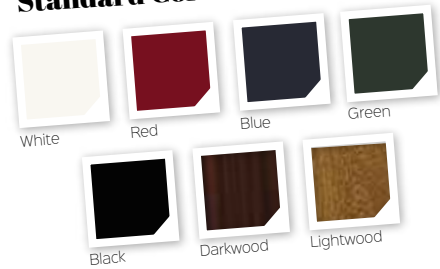

Standard Colours