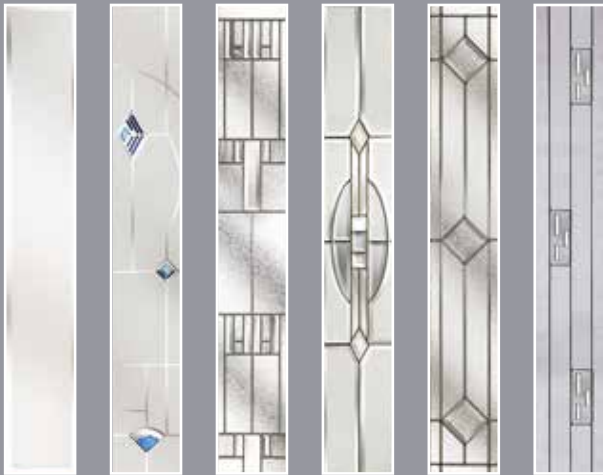

Mars Glass

Murano also available in Black, Green & Red / Yellow.

Kensington Murano Blue Prairie ☺ Reflections ☺ Simplicity ☺ Triline ☺