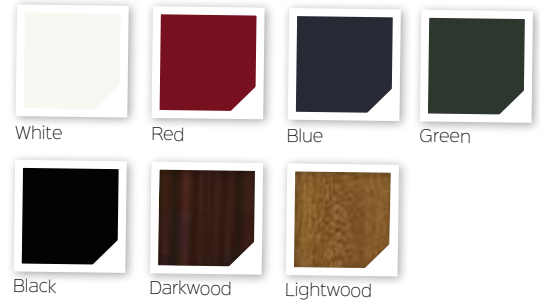

Standard Colours

Pluto
Colour: Chartwell
Frame: Devon Cream
Glass: Bullseye

Glazing & Door Furniture

*See pages
44-47*

There are lots of ways to personalise your new door. Turn to the back of the brochure to see the complete range of glass and all the door furniture options.