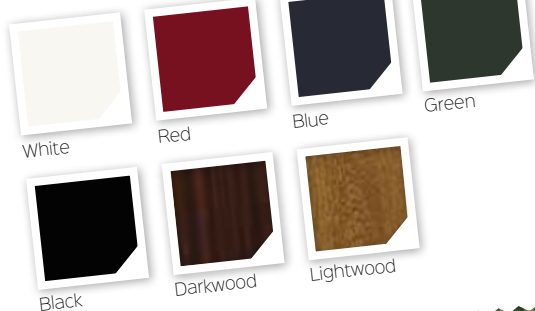

Standard Colours