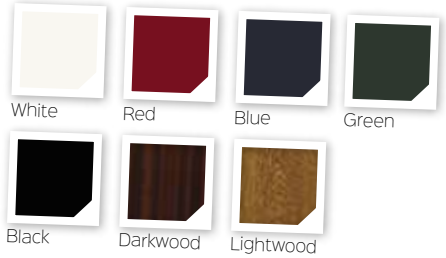

## Aluminium Cassettes

Available on Smooth Doors

glass options

Unlimited colour choices

**Meteor**  
 Colour: Black  
 Glass: Triline ©  
 Frame: White

**Standard Colours**

**Bespoke Colours**

**Glazing & Door Furniture**

There are lots of ways to personalise your new door. Turn to the back of the brochure to see the complete range of glass and all the door furniture options.

*See pages 44-47*

**Meteor**  
 Colour: Anthracite  
 Glass: Kensington