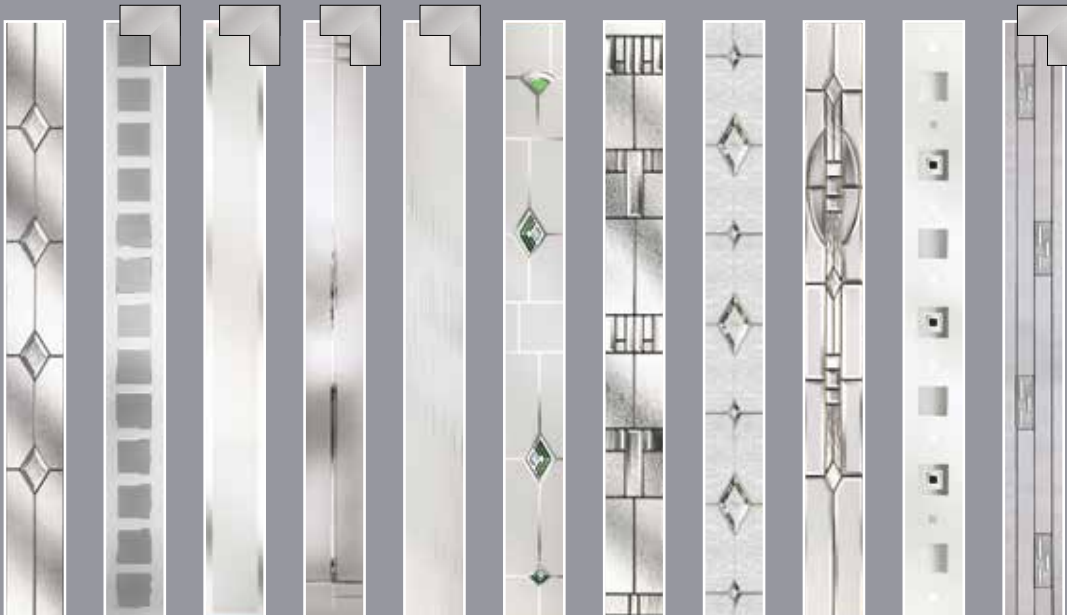

Halley Glass

Murano also available in Blue, Black & Red.

Classic ☺ Etch Squares ☺ Kensington Linear Millennium Murano Green Prairie ☺ Tri Bevel ☺ Reflections ☺ Tahoe Black ☺ Triline ☺

Saturn Glass

Murano also available in Blue, Green & Red / Yellow.