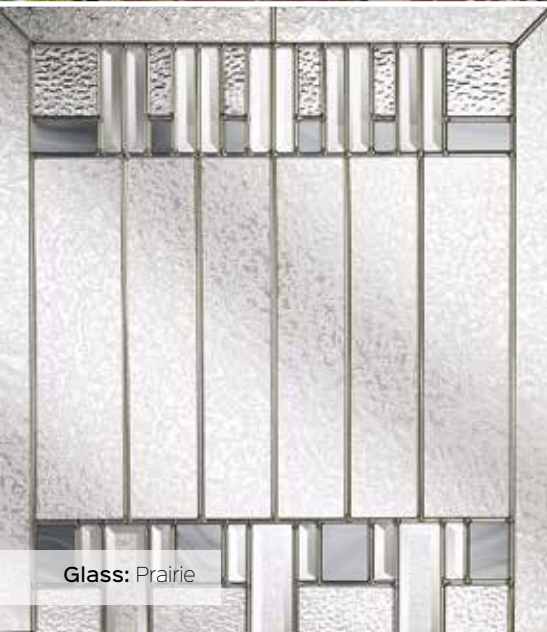

**FINELINE.** Where your home matters  
WINDOWS • DOORS • CONSERVATORIES

The Celestial Collection  
Bespoke residential entrance doors

**Moonshine**  
Colour: Black  
Glass: Murano Black  
Frame: White

**Solar**  
Colour: Citrone  
Glass: Classic  
Frame: White