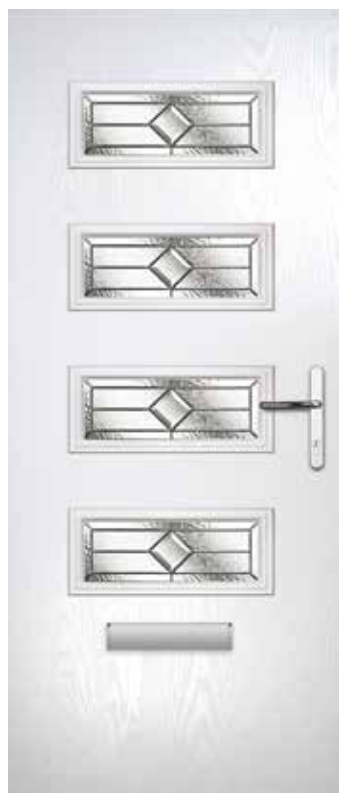

Saturn
Colour: White
Glass: Simplicity ☉