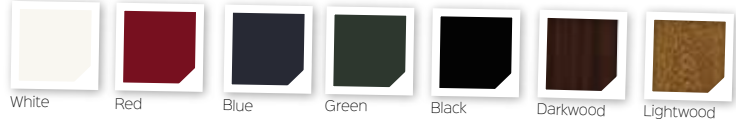

Standard Colours

ⓘ These designs are triple glazed and an alternative backing glass cannot be selected.