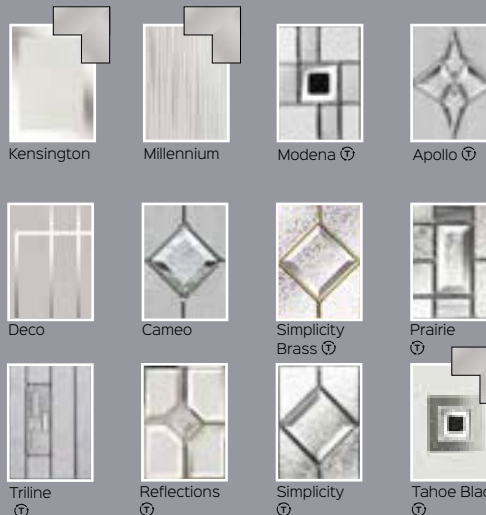

Corvus Glass