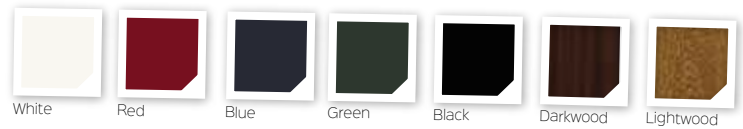

Standard Colours

ⓘ These designs are triple glazed and an alternative backing glass cannot be selected.