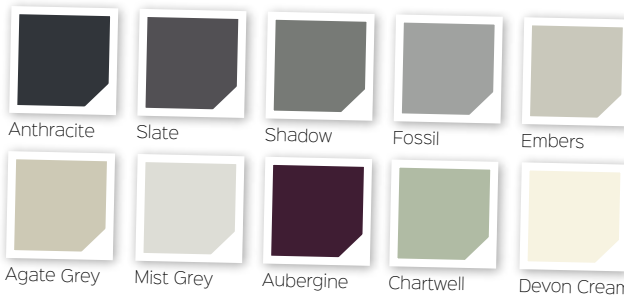

## Surface Finishes

Ⓢ These designs are triple glazed and an alternative backing glass cannot be selected.

Flush

Farmhouse

Smooth

**Corvus Farmhouse Right**  
**Colour:** Fossil  
**Glass:** Triline Ⓢ

**Corvus Farmhouse Left**  
**Colour:** Anthracite  
**Glass:** Apollo Ⓢ

**Corvus Farmhouse Left**  
**Colour:** Devon Cream  
**Glass:** Reflections Ⓢ

**Corvus Farmhouse Centre**  
**Colour:** Black  
**Glass:** Prairie Ⓢ

**Corvus Smooth**  
**Colour:** Aubergine  
**Frame:** White  
**Glass:** Kensington

### Bespoke Colours