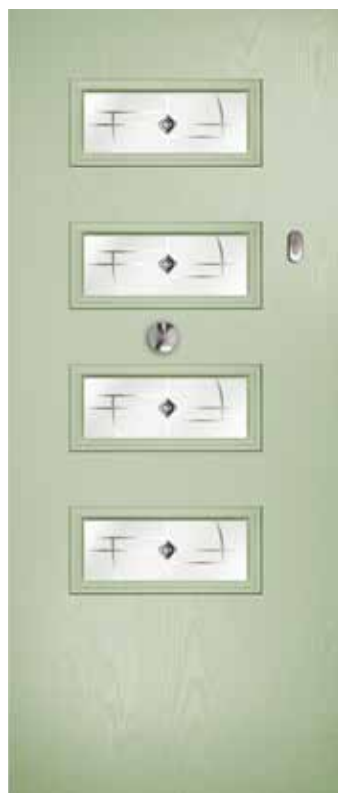

Saturn
Colour: Chartwell
Glass: Murano ☉