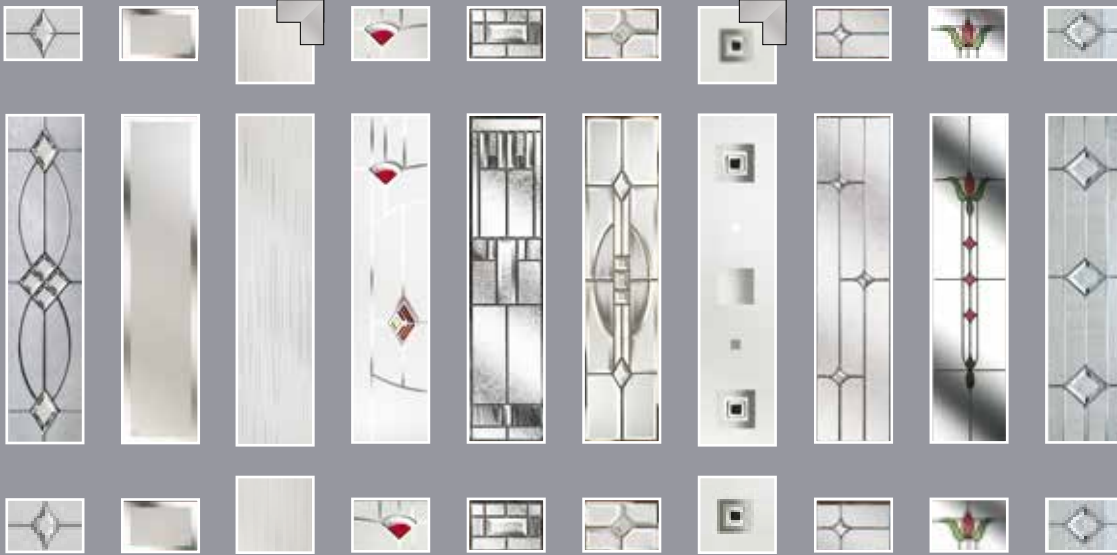

Neptune Glass

Murano also available in Blue, Black & Green.

Infinity ☺ Kensington Millennium Murano Red Prairie ☺ Reflections ☺ Tahoe Black ☺ Zinc Star ☺ Fleur de Lys ☺ Cameo

* Fleur de Lys glass is only available in Stippolyte glass

Pluto & Polaris Glass

Murano also available in Blue, Black & Red.